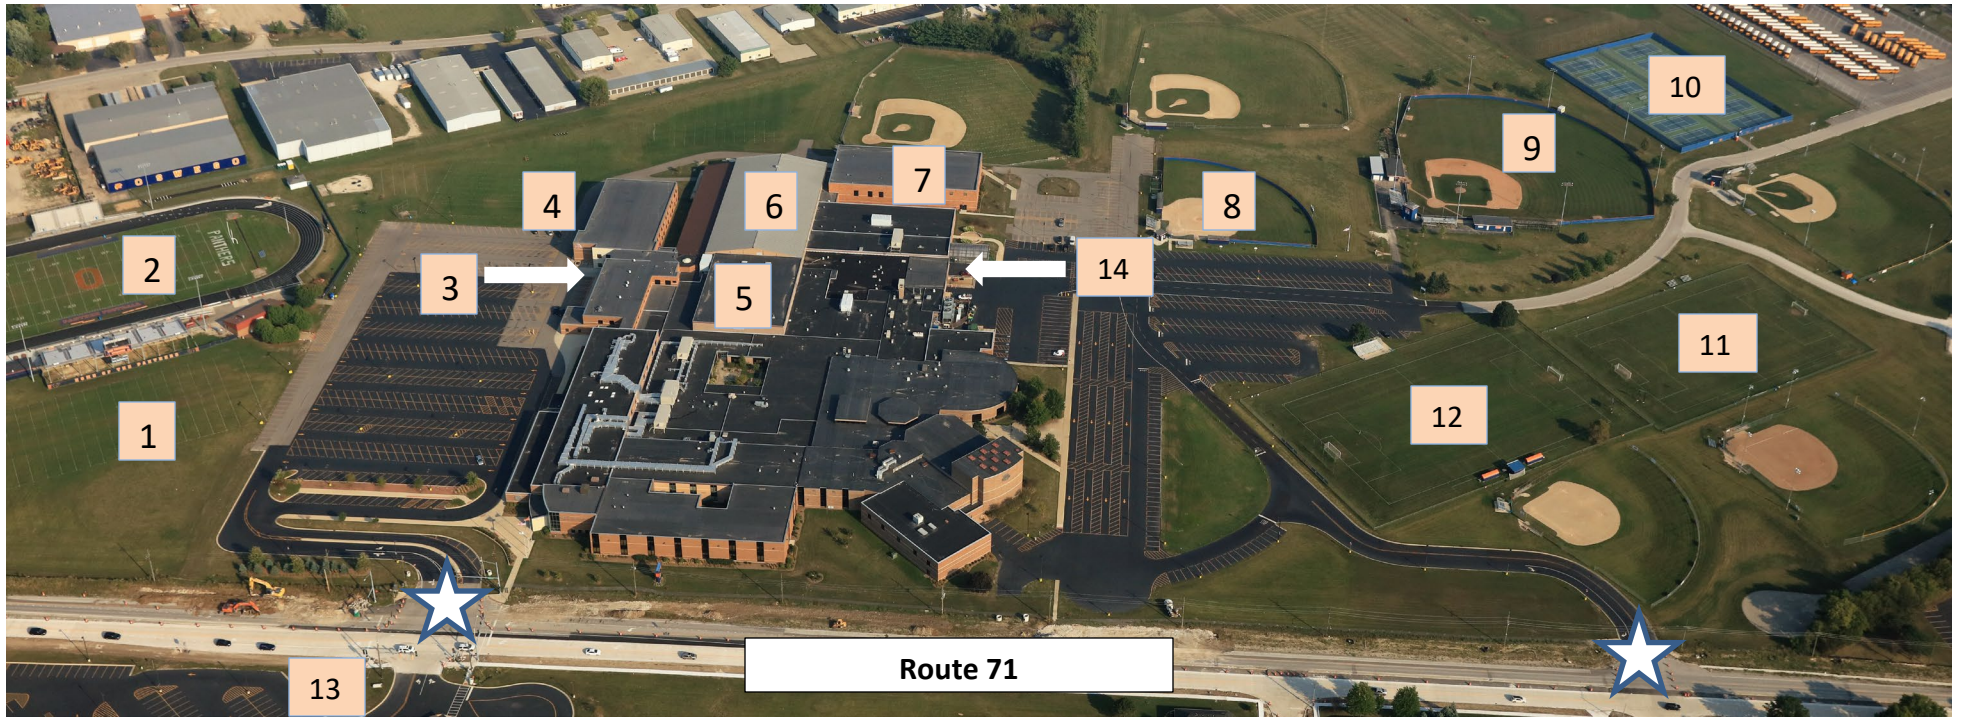

Oswego High School Facilities

1 – Football Varsity Practice Field (youth camps)

2 – Track

3 – Door #35 (all indoor facilities)

4 – By Door #34 (youth tackle football camp)

5 – Main Gym

6 – Fieldhouse

7 – Auxiliary Gym

8 – Varsity Softball Field

9 – Jackie's Field of Dreams (varsity baseball)

10 – Tennis Courts

11 – Lower Level Soccer Field

12 – Varsity Soccer Field

13 – Entrance to Eastview Elementary

14 – Door #21 (by Greenhouse)

Stars are the two entrances to the facilities